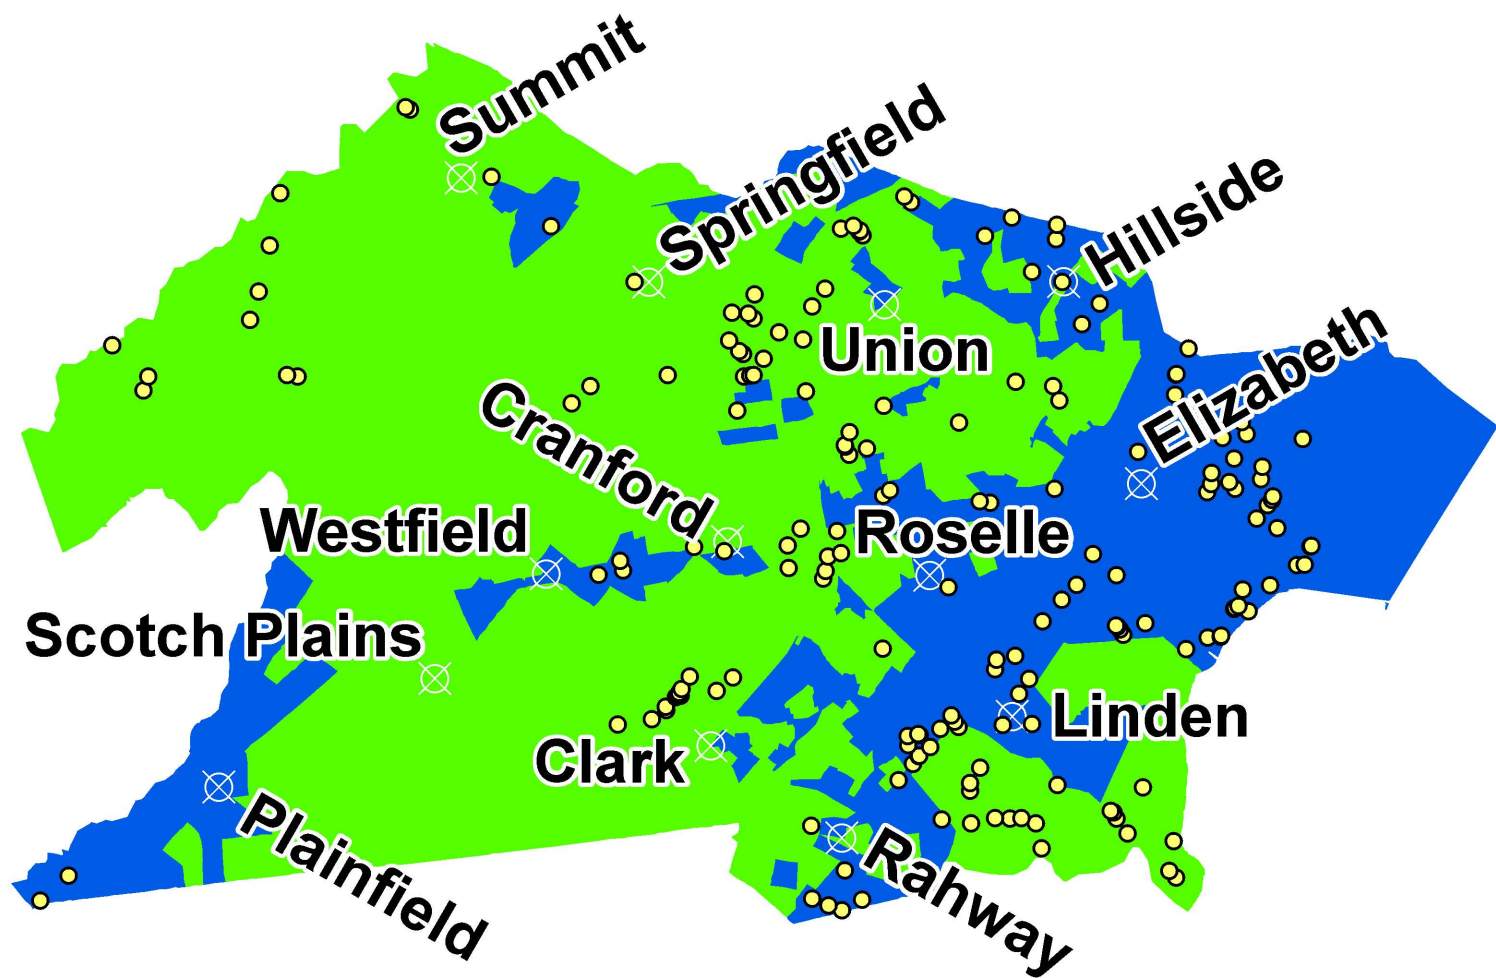

**Union County, N.J. (189 environmental hazards): neighborhoods with below-average family income have 2.6 times as many hazards per square mile as those with above-average family income.**

**Legend**

 **EPA Hazards**

**Median Family Income**

 **Below the median**

 **Above the median**

2

Miles