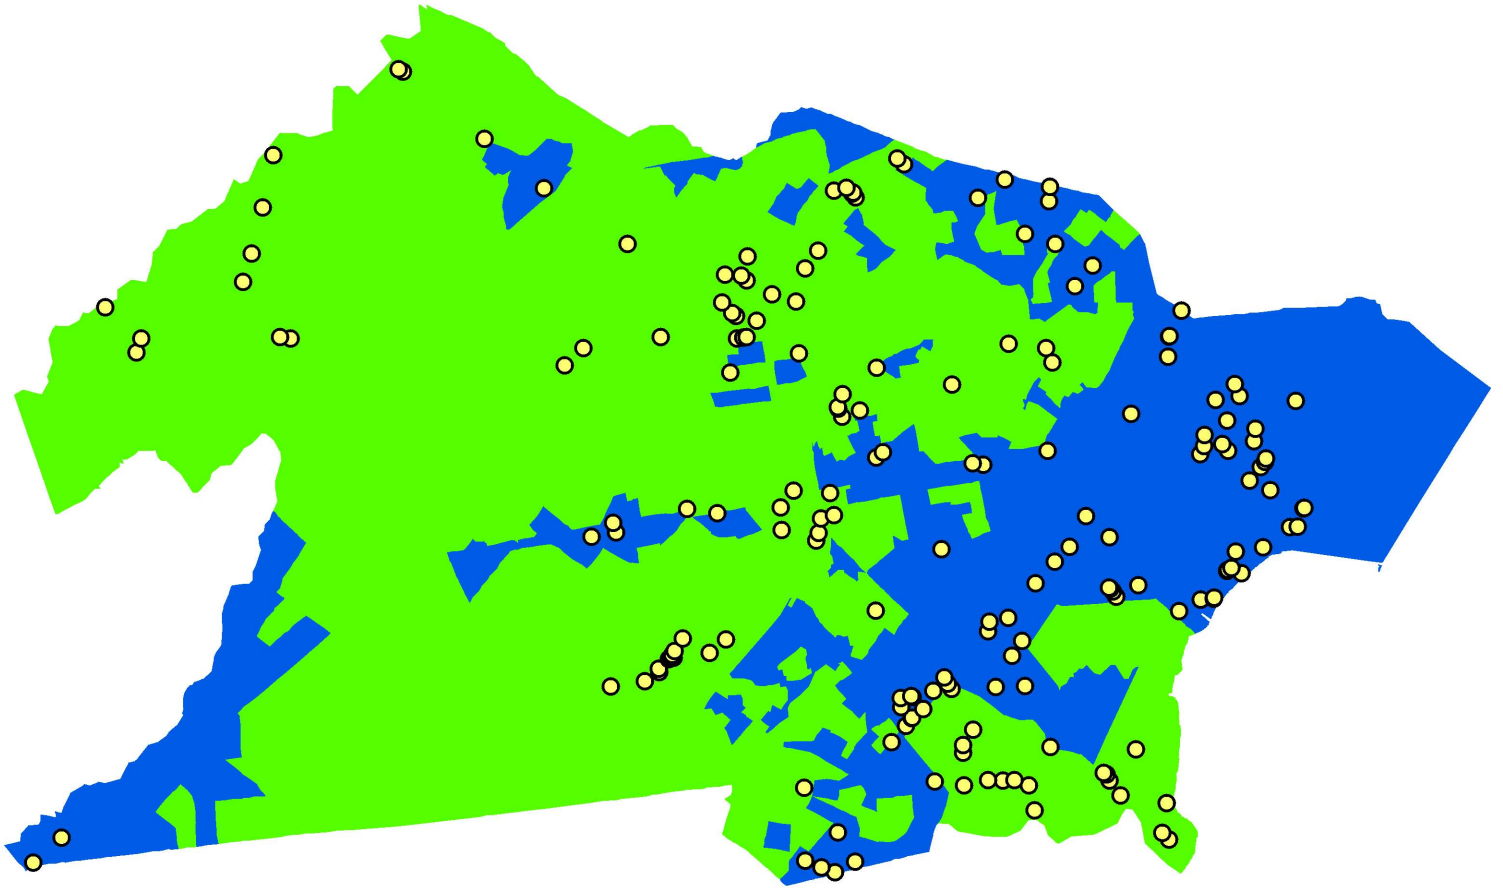

**Union County, N.J. (189 environmental hazards):  
neighborhoods with below-average family income  
have 2.6 times as many hazards per square mile as  
those with above-average family income.**

**Legend**

 **EPA Hazards**

**Median Family Income**

 **Below the median**

 **Above the median**

2

 Miles