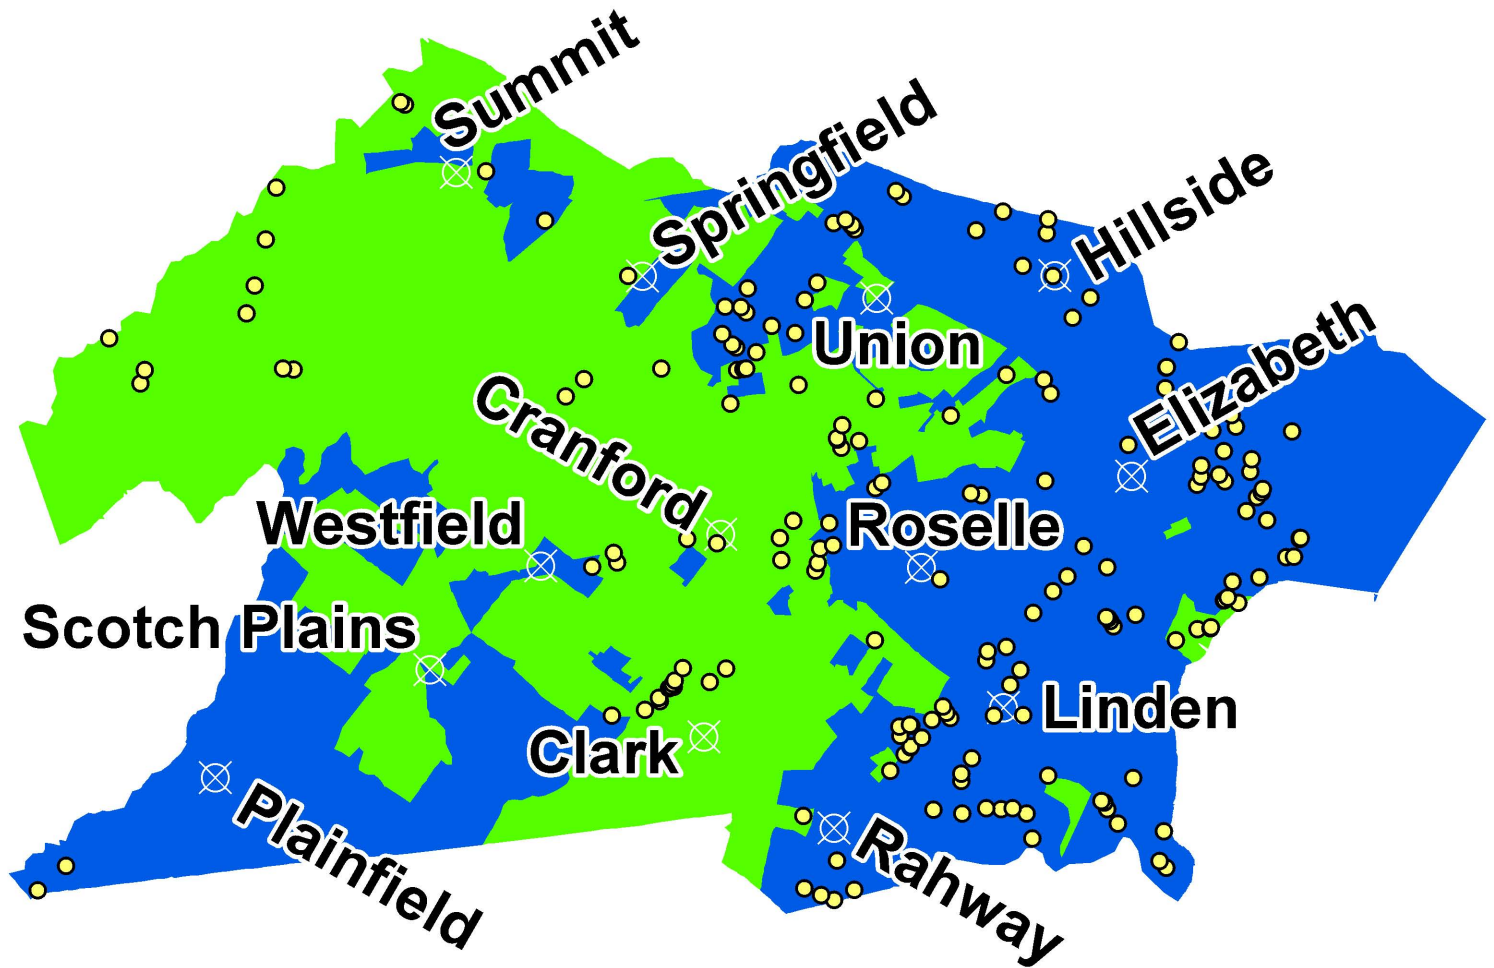

Union County, N.J. (189 environmental hazards): neighborhoods with above-average percent people of color have 2.2 times as many hazards per square mile as those with below-average percent people of color.

Legend

 EPA Hazards

% People of Color

 Above the Median

 Below the Median

2

Miles